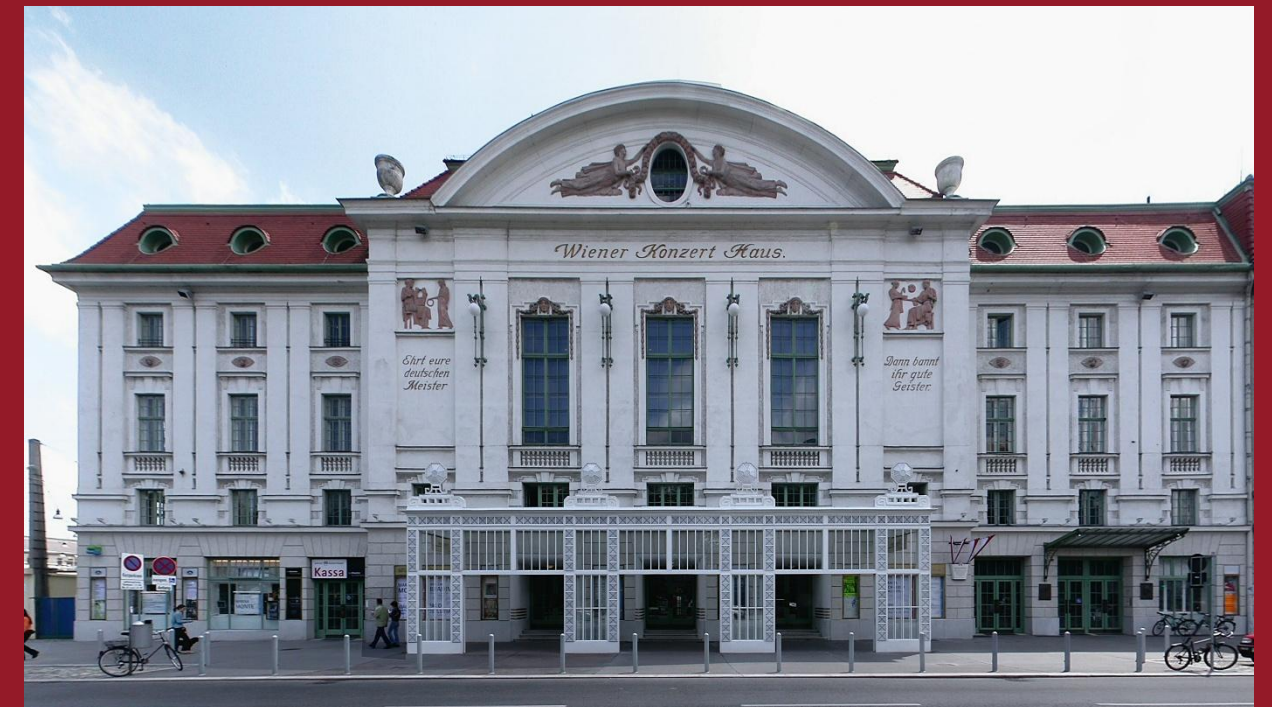

ADDITIONAL LOCATIONS

- KONZERTHAUS
- HOFBURG PALACE
- MUSIKVEREIN

Wiener
Residenz Orchester