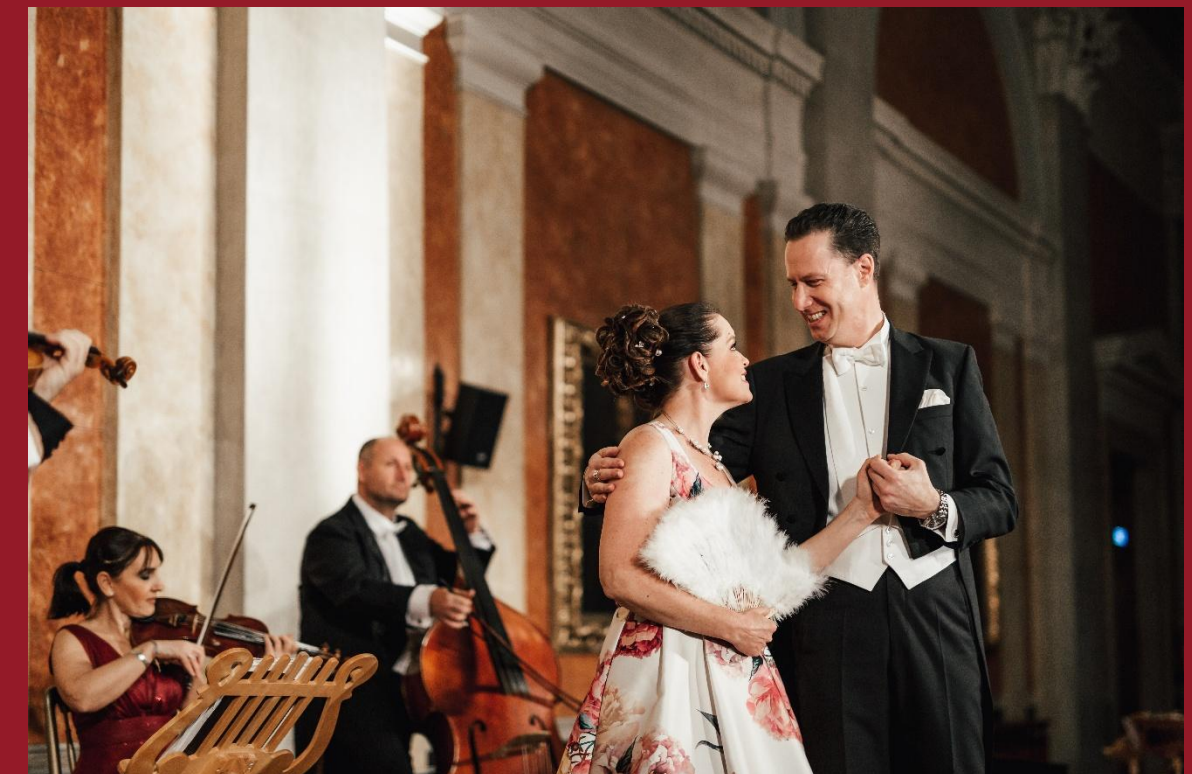

PROGRAM

Wolfgang Amadeus Mozart

Johann Strauss

Franz Lehár

CHAMBER ORCHESTRA, SINGERS & BALLET

- Concerts: Daily
- Time: 6:30 & 8:30 pm
- Duration: 1 hour 30 minutes

Wiener
Residenz Orchester

BÖRSE. PALACE